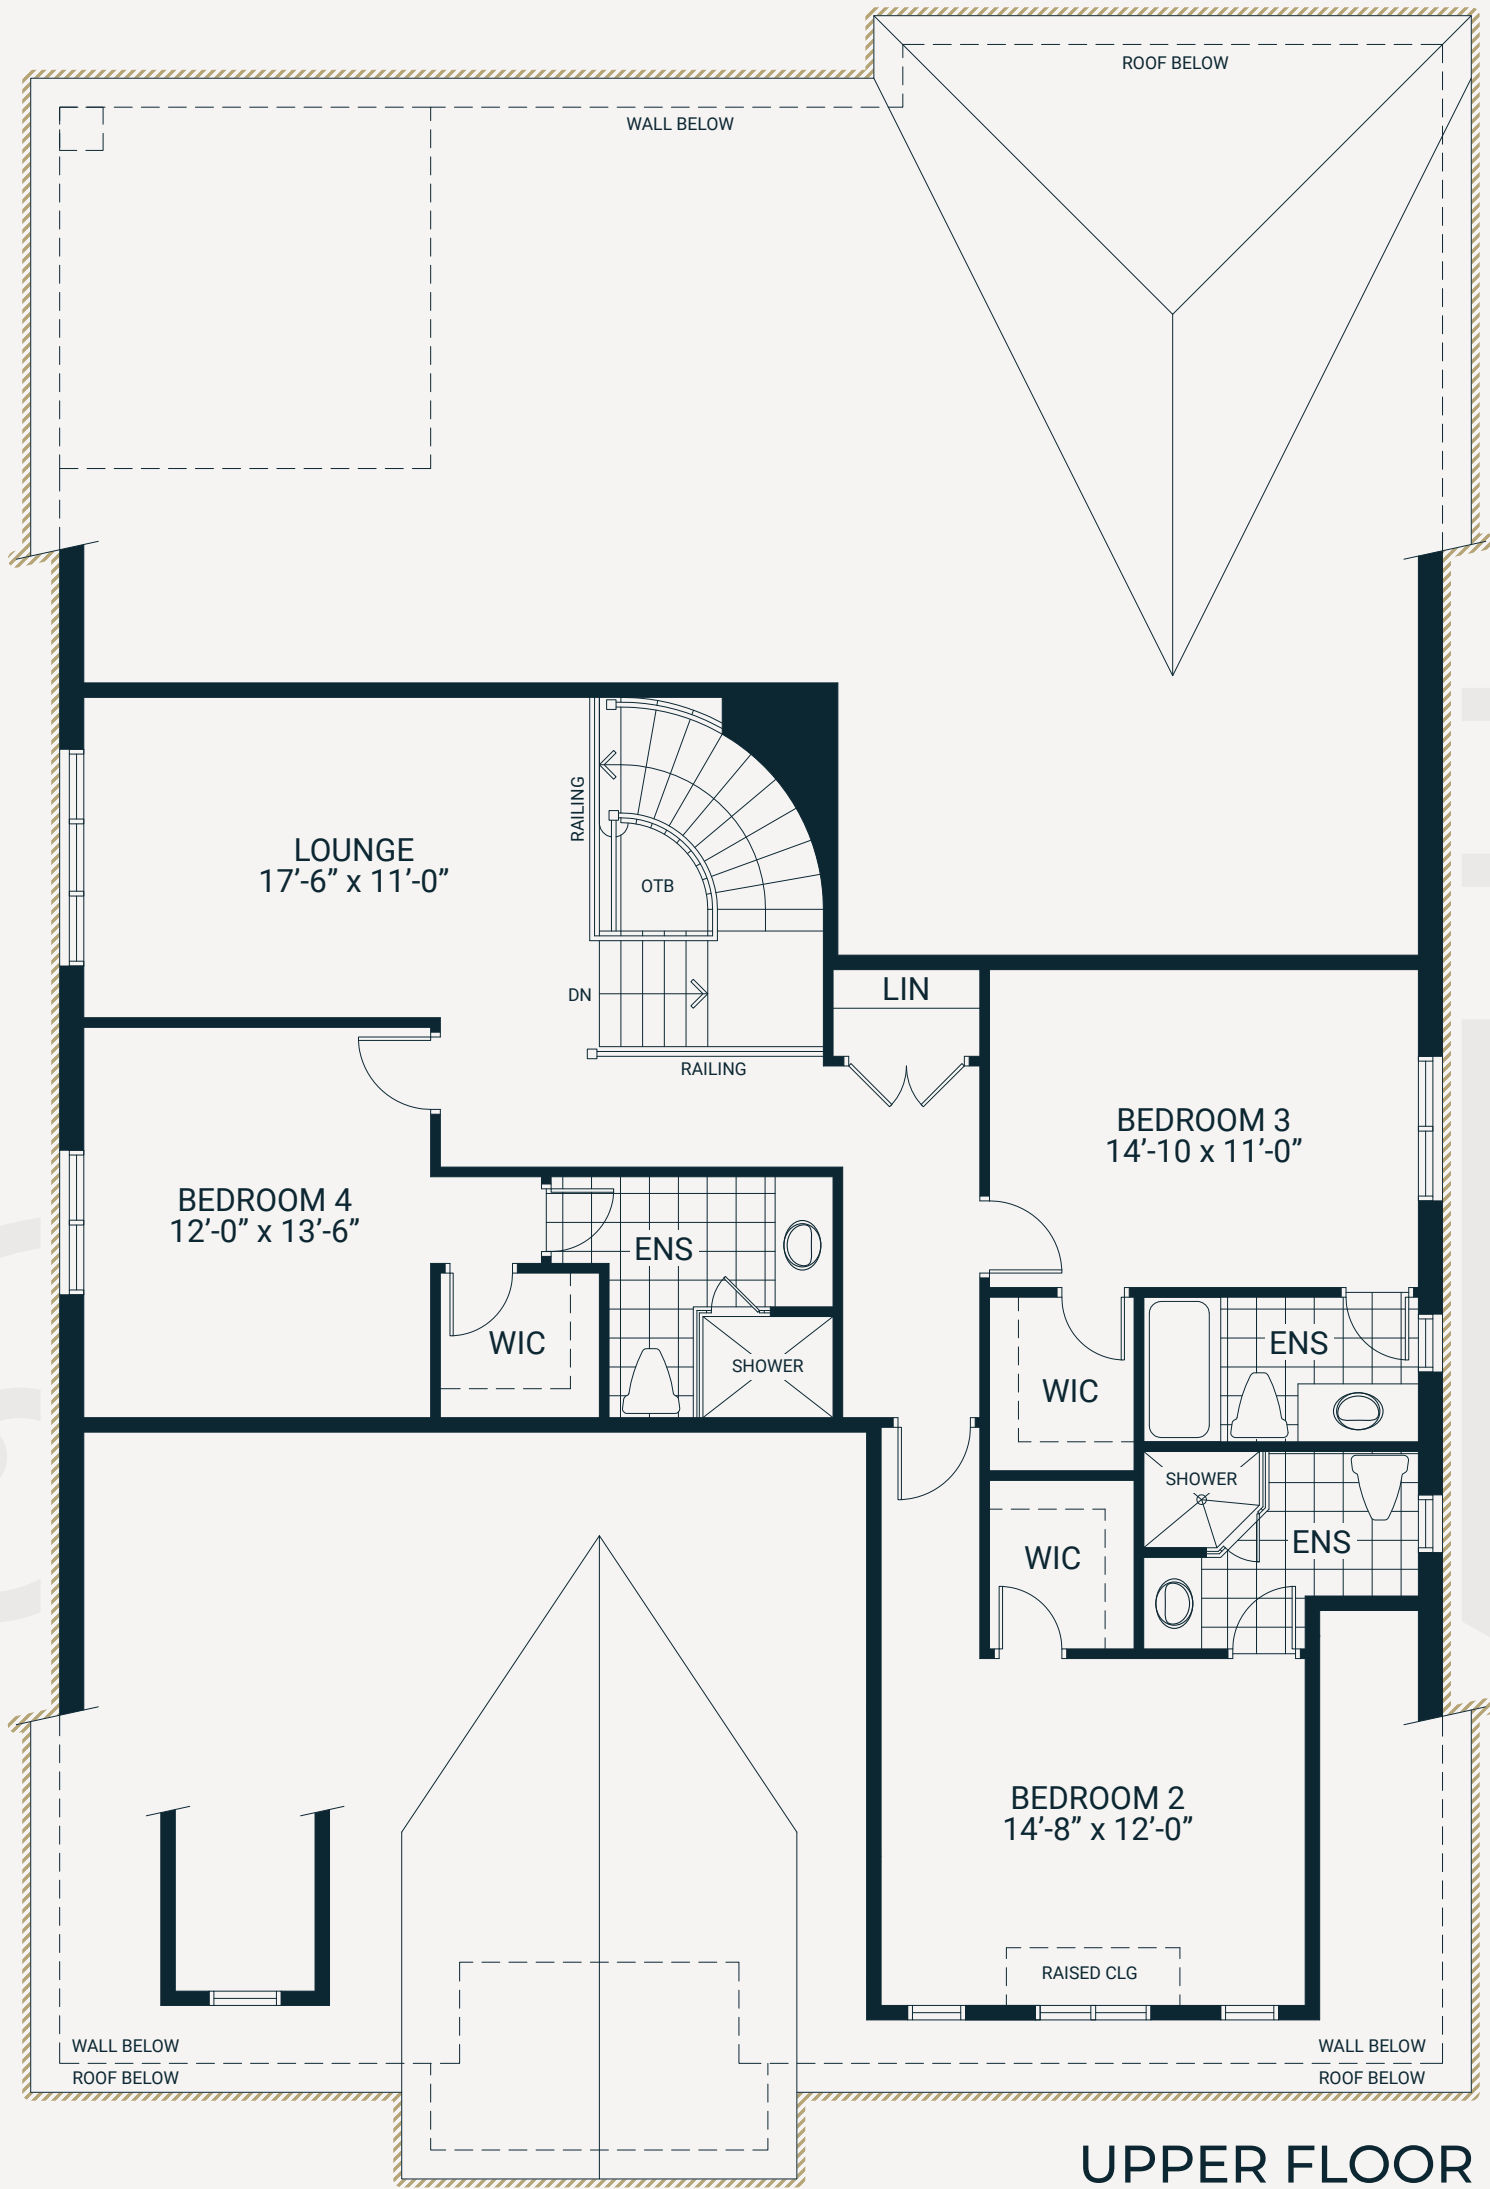

# OPULENZA 3,687 SQFT

All materials, specifications, and floorplans are subject to change without notice. All floorplans are approximate dimensions. Actual usable floor space may vary from stated floor area. E. & O.E.

# OPULENZA 3,687 SQFT

**UPPER FLOOR**  
1,306 sqft

All materials, specifications, and floorplans are subject to change without notice. All floorplans are approximate dimensions. Actual usable floor space may vary from stated floor area. E. & O.E.