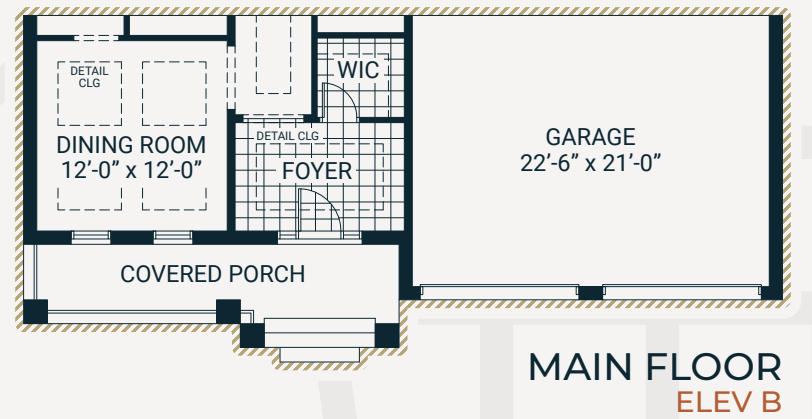

INDULGENCE

BY VALERY HOMES

OPULENZA 3,687 SQFT

BASEMENT & OPTIONS