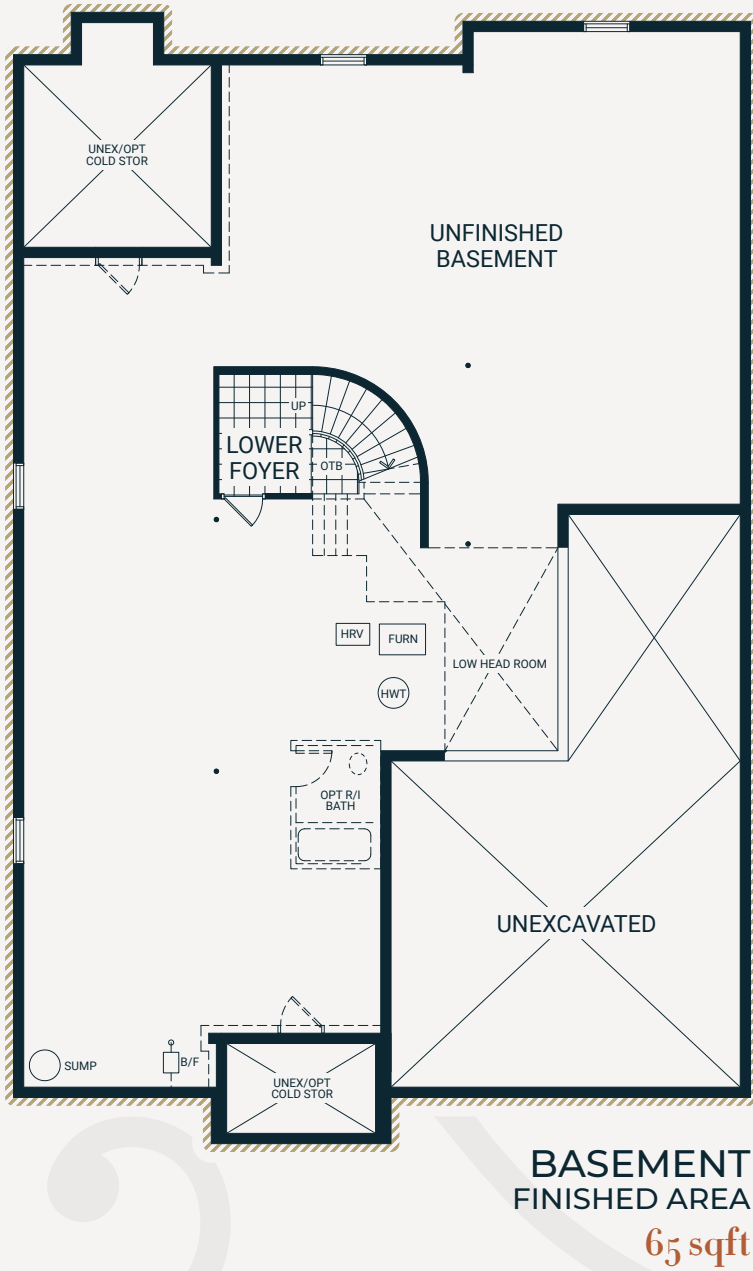

# OPULENZA 3,687 SQFT

All materials, specifications, and floorplans are subject to change without notice. All floorplans are approximate dimensions. Actual usable floor space may vary from stated floor area. E. & O.E.

# OPULENZA 3,687 SQFT

**UPPER FLOOR**  
1,306 sqft

All materials, specifications, and floorplans are subject to change without notice. All floorplans are approximate dimensions. Actual usable floor space may vary from stated floor area. E. & O.E.

# OPULENZA 3,687 SQFT

### MAIN FLOOR OPT ENSUITE

All materials, specifications, and floorplans are subject to change without notice. All floorplans are approximate dimensions. Actual usable floor space may vary from stated floor area. E. & O.E.