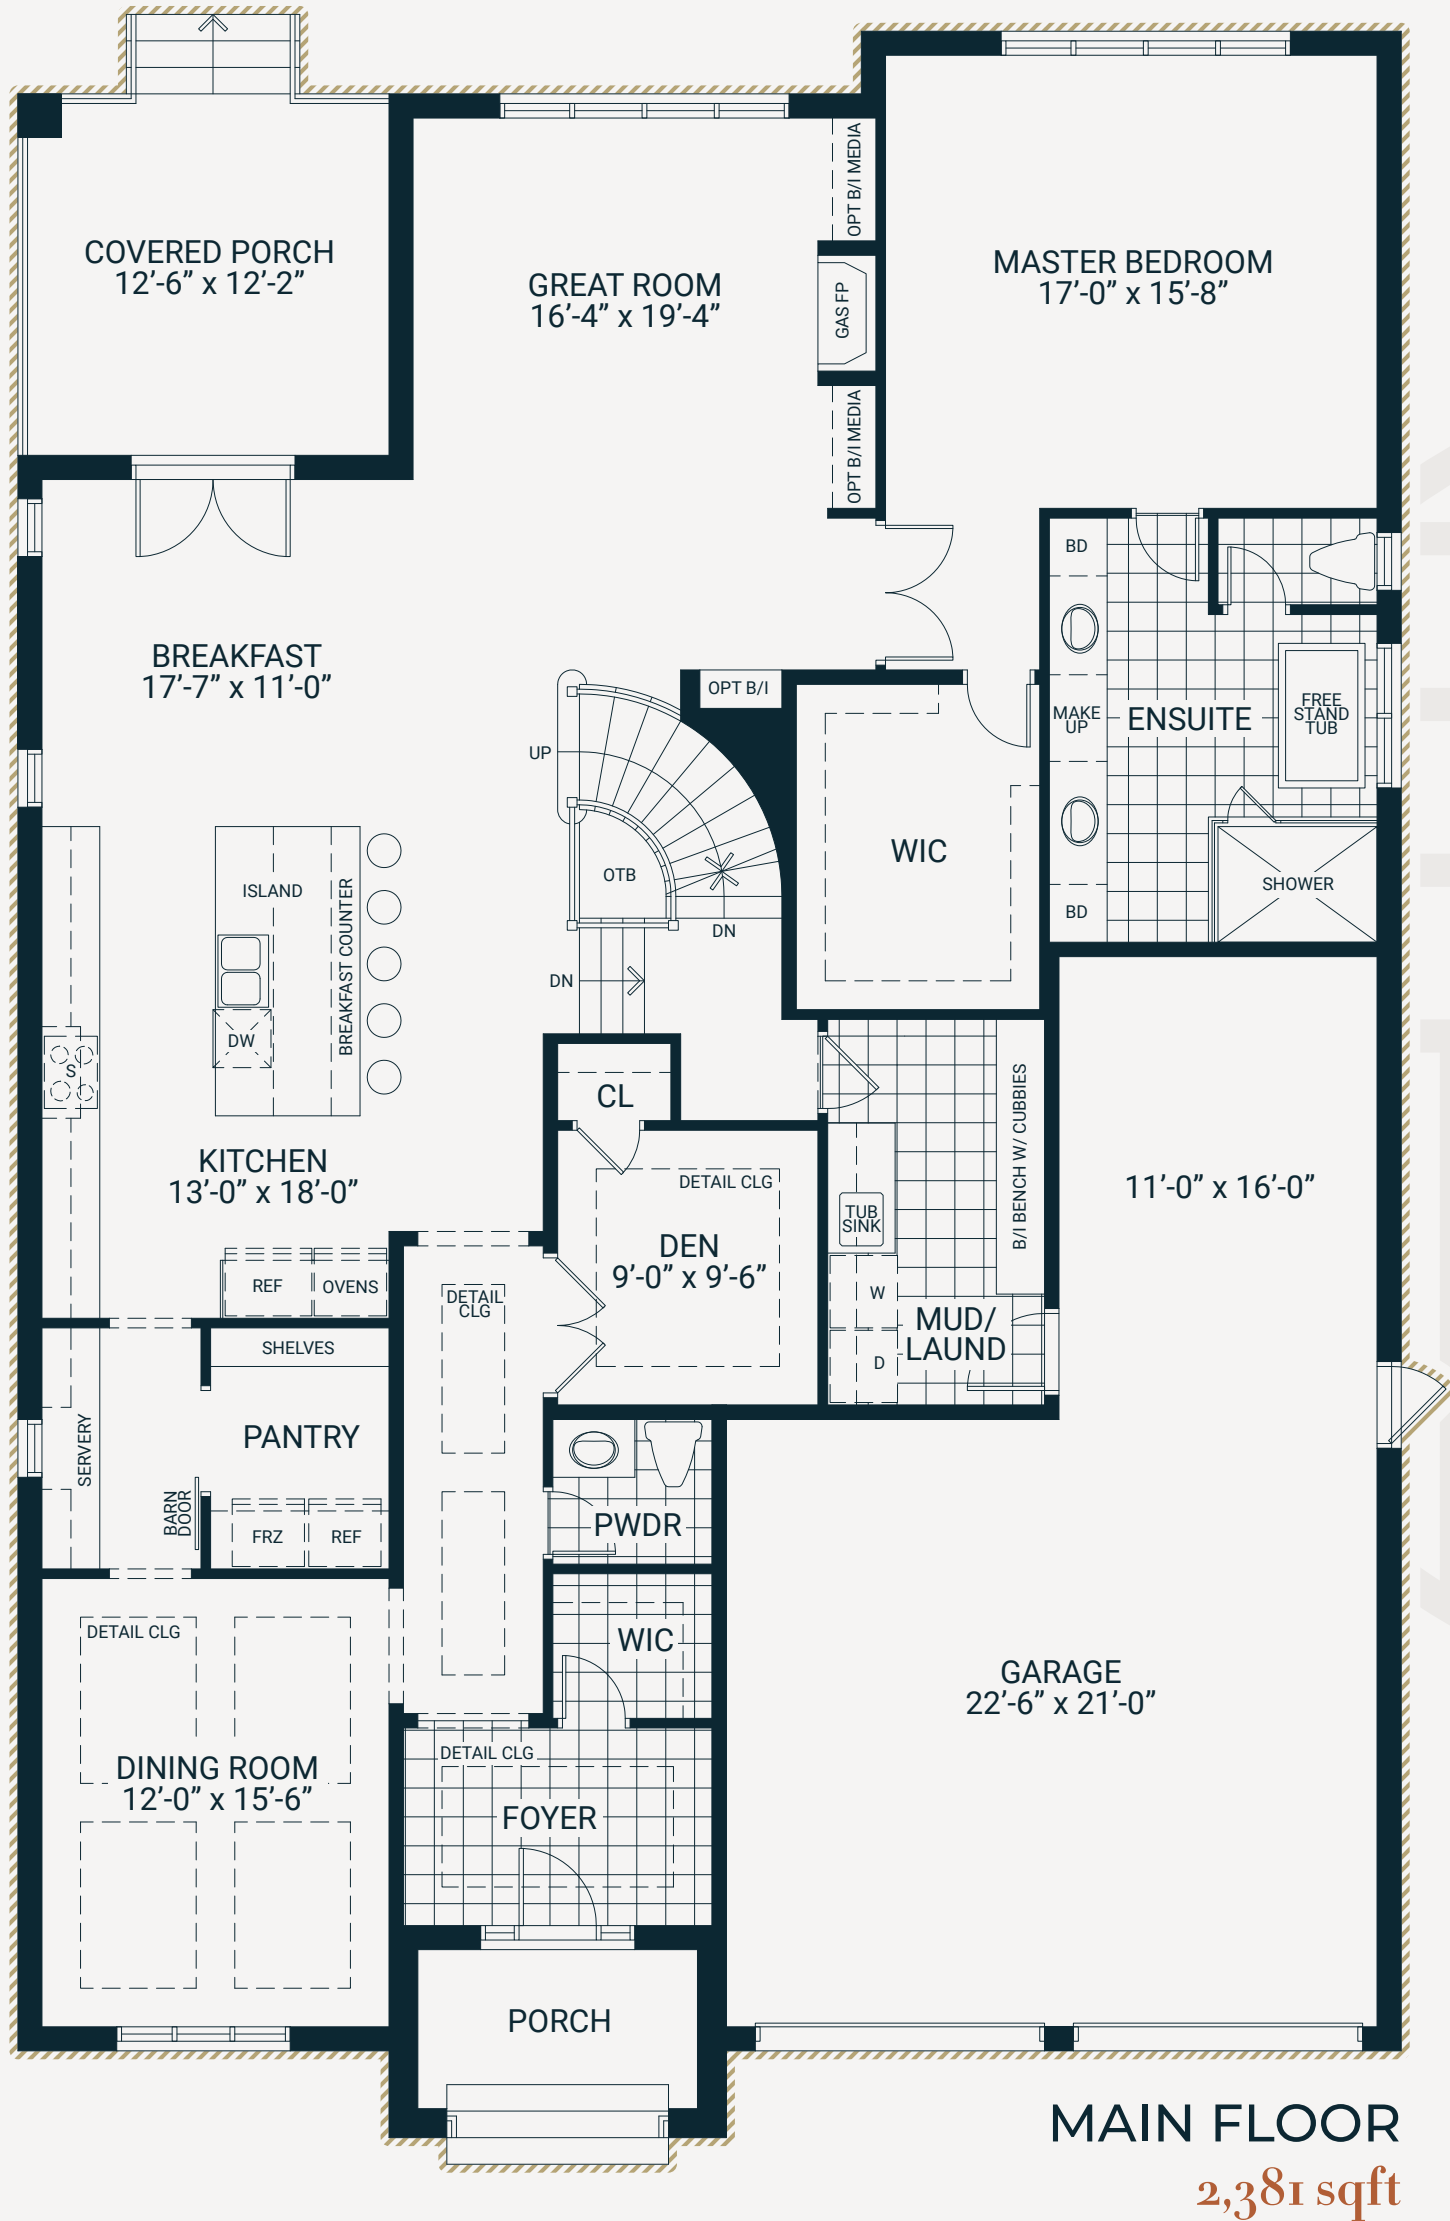

# OPULENZA 3,687 SQFT

All materials, specifications, and floorplans are subject to change without notice. All floorplans are approximate dimensions. Actual usable floor space may vary from stated floor area. E. & O.E.

# OPULENZA 3,687 SQFT

**UPPER FLOOR**  
1,306 sqft

All materials, specifications, and floorplans are subject to change without notice. All floorplans are approximate dimensions. Actual usable floor space may vary from stated floor area. E. & O.E.