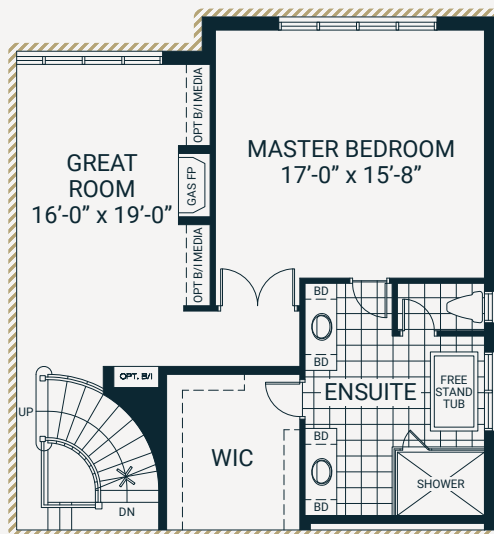

MAIN FLOOR OPT ENSUITE

All materials, specifications, and floorplans are subject to change without notice. All floorplans are approximate dimensions. Actual usable floor space may vary from stated floor area. E. & O.E.