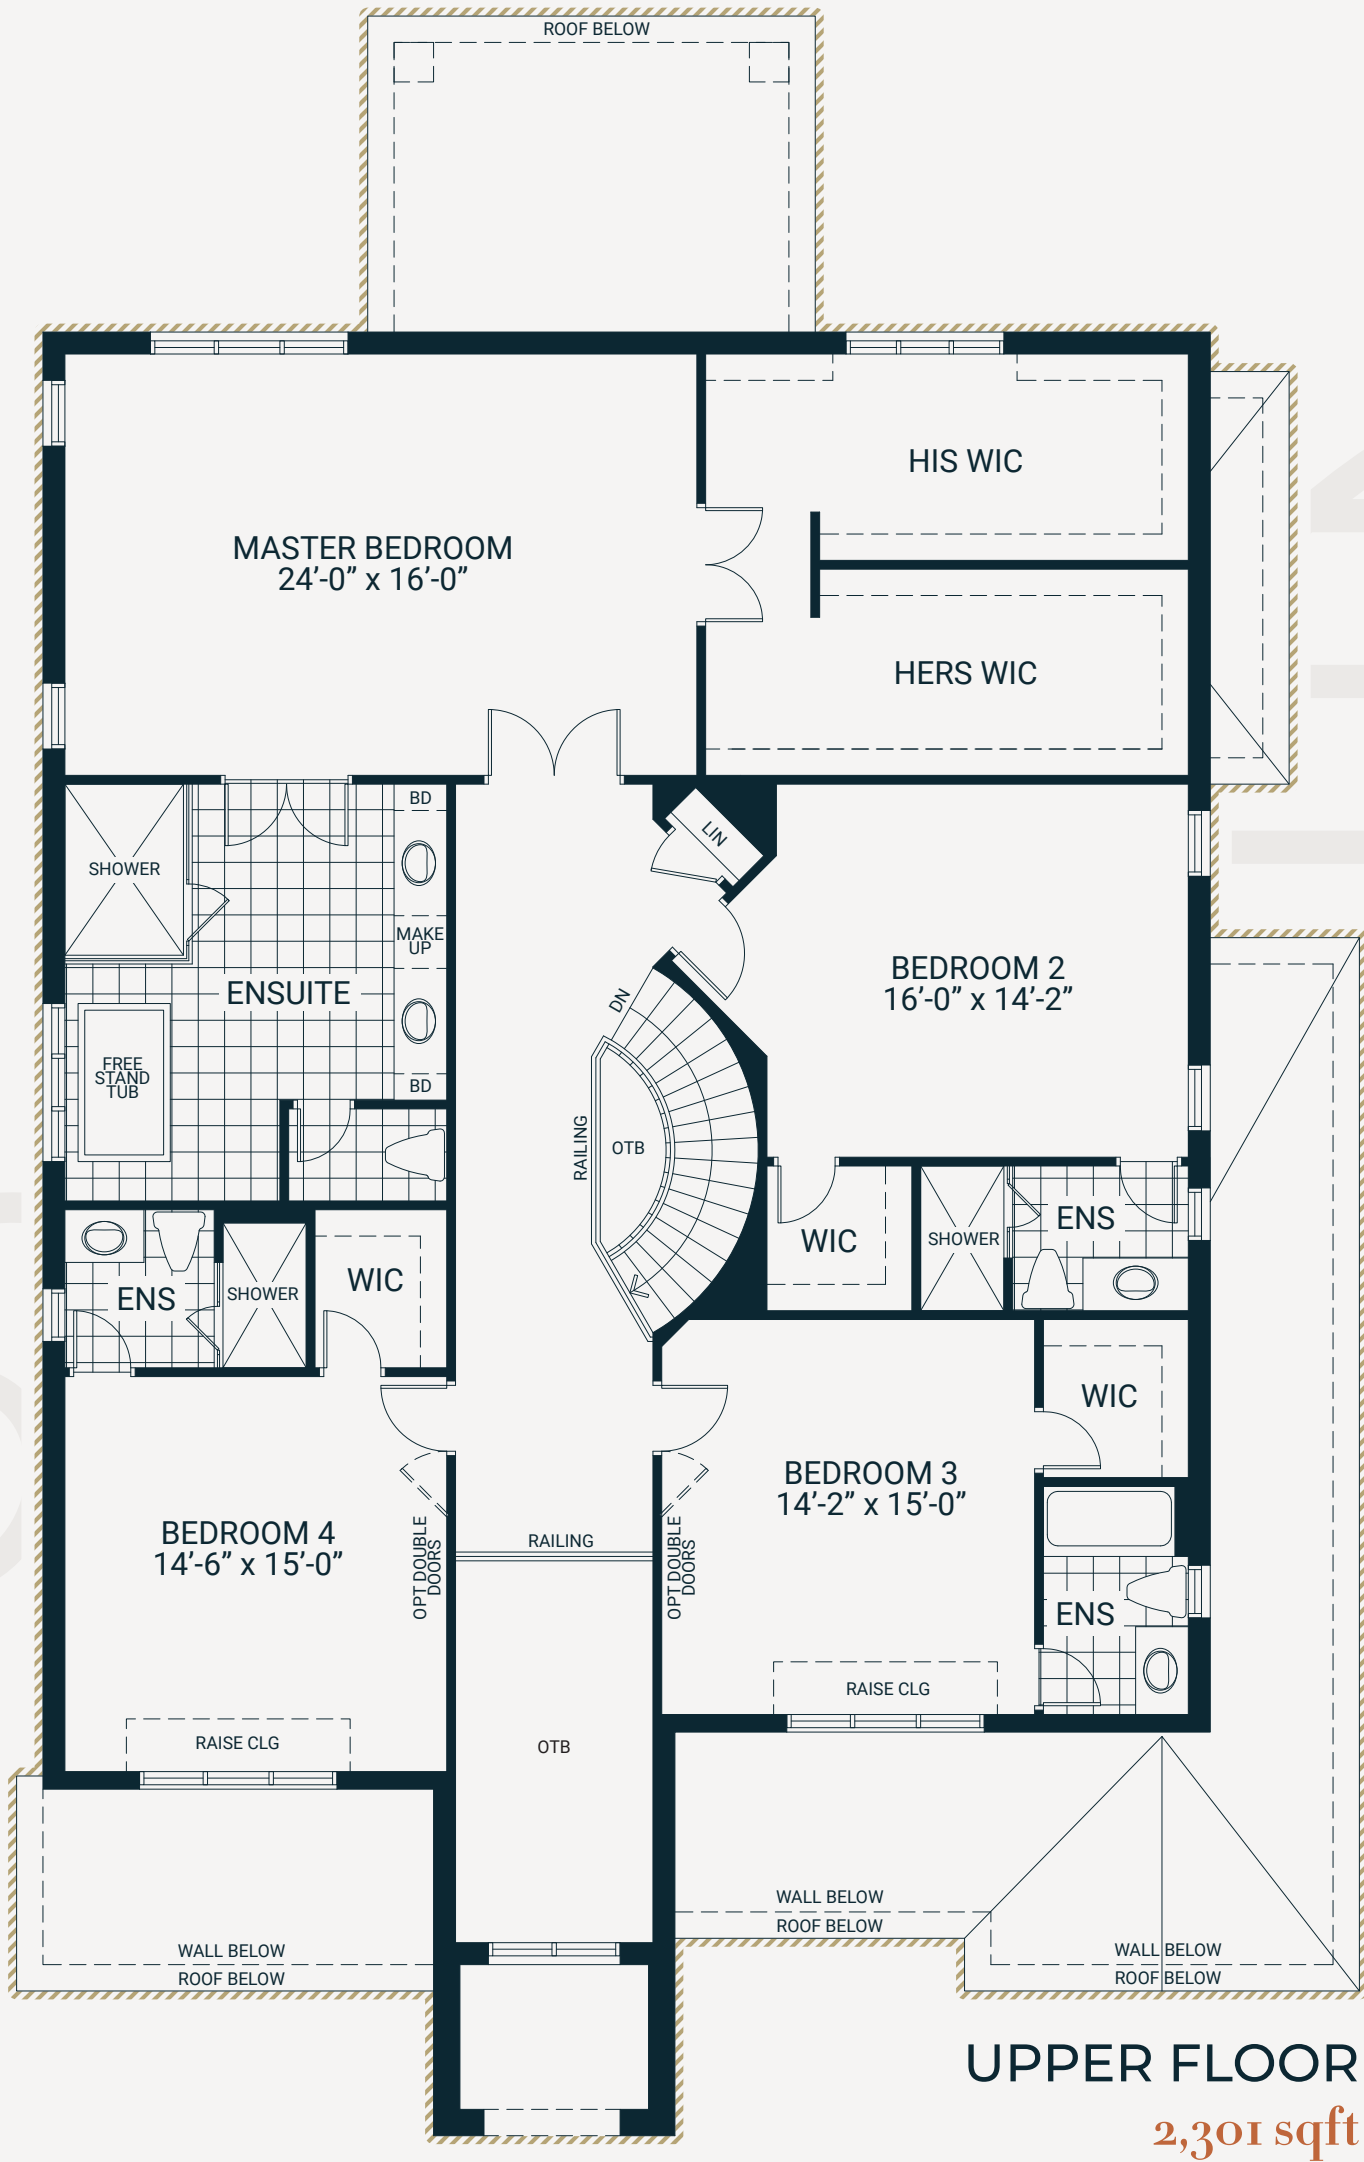

INDULGENCE

BY VALERY HOMES

ALTA VITA 4,438 SQFT

All materials, specifications, and floorplans are subject to change without notice. All floorplans are approximate dimensions. Actual usable floor space may vary from stated floor area. E. & O.E.

We build homes, you furnish them with love.

VALERYHOMES.COM

INDULGENCE

BY VALERY HOMES

ALTA VITA 4,438 SQFT

All materials, specifications, and floorplans are subject to change without notice. All floorplans are approximate dimensions. Actual usable floor space may vary from stated floor area. E. & O.E.

We build homes, you furnish them with love.

VALERYHOMES.COM

INDULGENCE

BY VALERY HOMES

ALTA VITA 4,438 SQFT

BASEMENT & OPTIONS

UPPER FLOOR
OPT REAR BALCONY

UPPER FLOOR
ELEV B

MAIN FLOOR
ELEV B

BASEMENT
FINISHED AREA
110 sqft

BASEMENT
ELEV B

MAIN FLOOR
OPT DEN