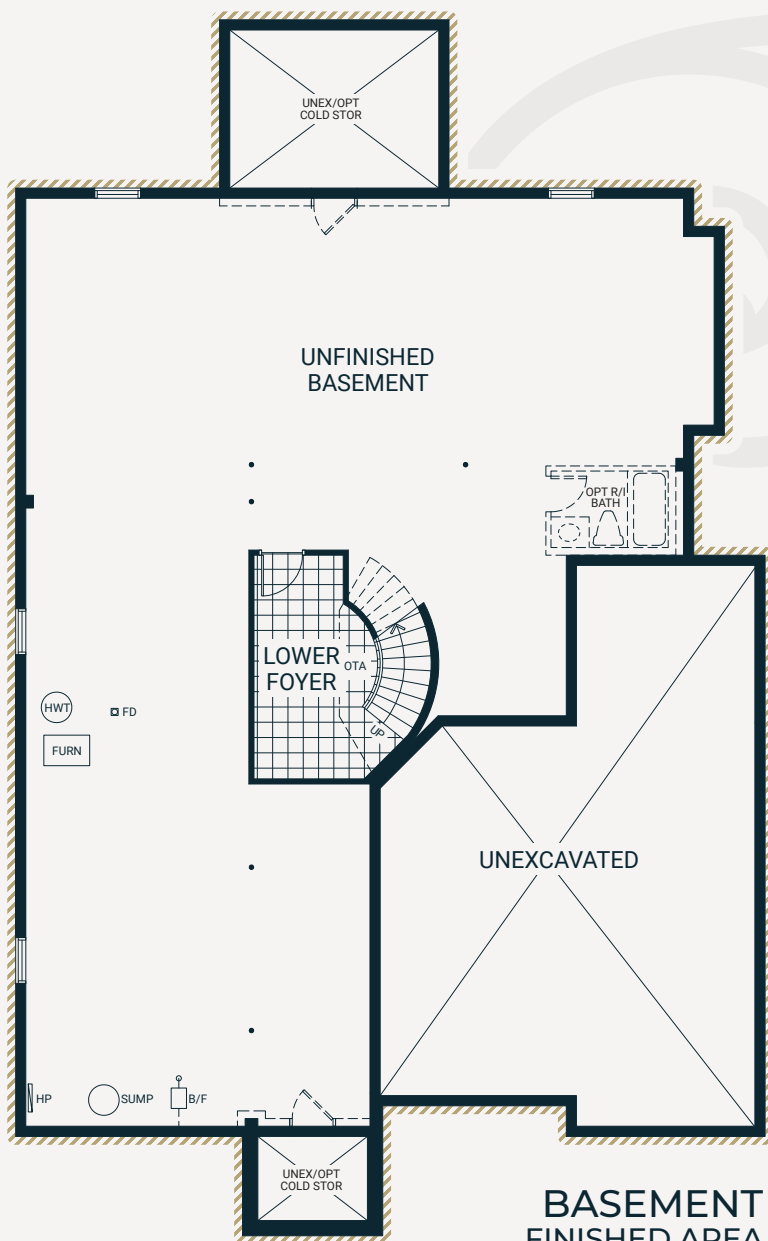

INDULGENCE

BY VALERY HOMES

ALTA VITA 4,438 SQFT

All materials, specifications, and floorplans are subject to change without notice. All floorplans are approximate dimensions. Actual usable floor space may vary from stated floor area. E. & O.E.

We build homes, you furnish them with love.

VALERYHOMES.COM

INDULGENCE

BY VALERY HOMES

ALTA VITA 4,438 SQFT

All materials, specifications, and floorplans are subject to change without notice. All floorplans are approximate dimensions. Actual usable floor space may vary from stated floor area. E. & O.E.

We build homes, you furnish them with love.

VALERYHOMES.COM

INDULGENCE

BY VALERY HOMES

ALTA VITA 4,438 SQFT

BASEMENT & OPTIONS

UPPER FLOOR
OPT REAR BALCONY

UPPER FLOOR
ELEV B

MAIN FLOOR
ELEV B

BASEMENT
FINISHED AREA
110 sqft

BASEMENT
ELEV B

MAIN FLOOR
OPT DEN