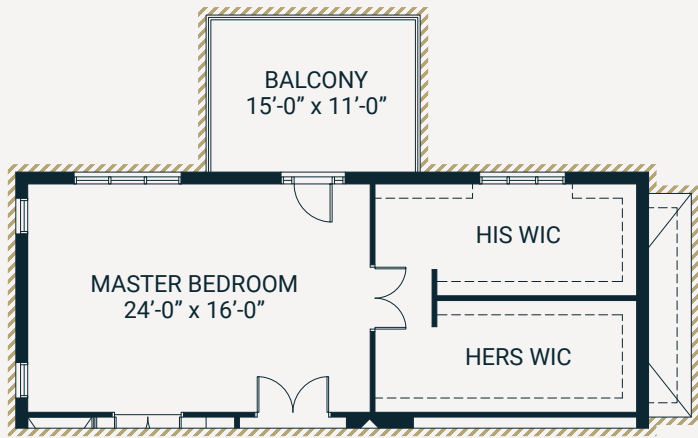

We build homes, you furnish them with love.

VALERYHOMES.COM

INDULGENCE

BY VALERY HOMES

ALTA VITA 4,438 SQFT

All materials, specifications, and floorplans are subject to change without notice. All floorplans are approximate dimensions. Actual usable floor space may vary from stated floor area. E. & O.E.

We build homes, you furnish them with love.

VALERYHOMES.COM

INDULGENCE

BY VALERY HOMES

ALTA VITA 4,438 SQFT

BASEMENT & OPTIONS

UPPER FLOOR
OPT REAR BALCONY

UPPER FLOOR
ELEV B

MAIN FLOOR
ELEV B

BASEMENT
FINISHED AREA
110 sqft

BASEMENT
ELEV B

MAIN FLOOR
OPT DEN