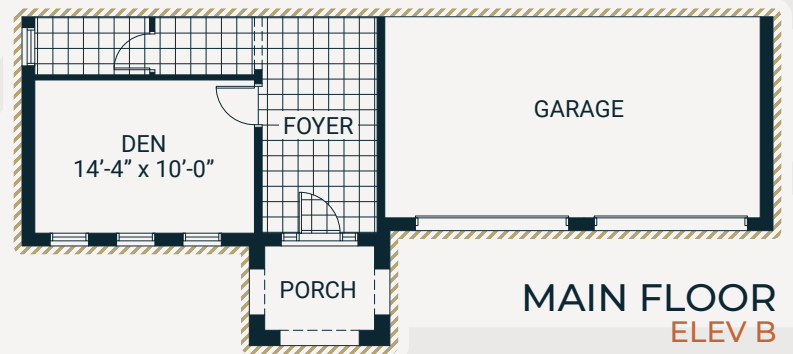

MAIN FLOOR
ELEV B

BASEMENT
FINISHED AREA
110 sqft

BASEMENT
ELEV B

MAIN FLOOR
OPT DEN